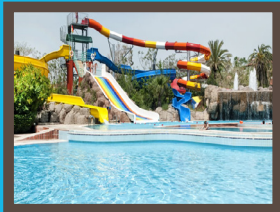

Belconti Resort Hotel *****

Accommodating guests since 1997 and being renovated in 2012, Belconti Resort Hotel has been established in a 98.000 square-meters land, with a capacity of 596 rooms. The Belconti Resort Hotel, is located in a tourism center Belek, 35 km east of the Antalya Airport. Having a beautiful garden with fabulous views of nature, a private sandy beach, and pools with water slides together with its cheerful staff, Belconti Resort Hotel aspire to make its customers feel special. It is particularly ideal for professional football teams as its football pitch and facilities are within the hotel grounds.

Sport Facilities

Pitch Dimensions : 66*100m2
The pitch is only 50 meters from the main building within walking distance in the hotel grounds and has been equipped with a drainage system and illumination for night training. There is a indoor pool with a temperature of 28 C and 1.40 m deep in main building .jacuzzi,sauna, Turkish bath,steam bath & fitness