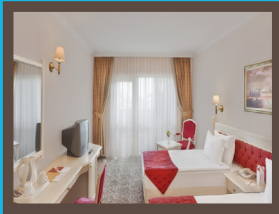

WOW Kremlin Palace *****

With a private beach and a wide selection of pools, the Kremlin Palace offers 5-star water sports facilities. This all-inclusive resort provides 6 à la carte restaurants and 7 bars. Unwind and rejuvenate at the full spa centre with reflexology, massages, seaweed treatments and more. Relax at the sauna and Turkish bath, or take a dip in the semi-Olympic heated indoor pool. Wow Kremlin Palace covers an area of 75,000m and is located just 12 km from Antalya Airport and 21 km from the centre of Antalya.