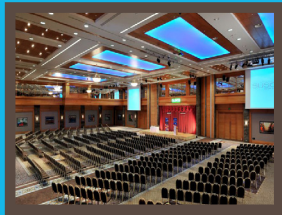

## Susesi Deluxe Resort \*\*\*\*\*

The hotel is located on the Belek coast, only 25 km from the Antalya international airport. There are 387 rooms in main building and 185 rooms in Terrace section equipped with balcony/terrace, direct phone, LCD TV and central air-conditioning. Room reservation for the whole team on the same floor. When reserved, special Turkish bath, sauna, gym or indoor swimming pool usage for the team are available.